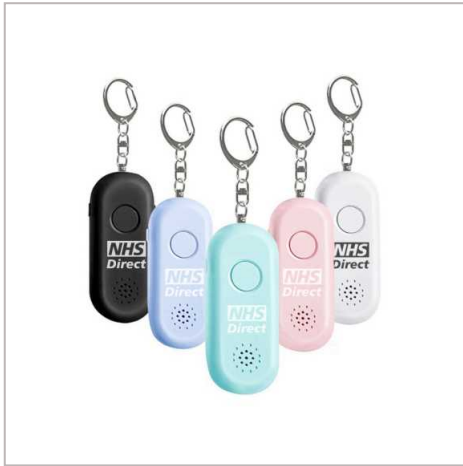

## Rechargeable Personal Alarm Keyring With Torch

THIS COMPACT RECHARGEABLE PERSONAL ALARM KEYRING WITH TORCH IS A MUST-HAVE SAFETY DEVICE DESIGNED FOR EVERYDAY USE. FEATURING A POWERFUL LOUD ALARM, IT CAN QUICKLY DRAW ATTENTION IN EMERGENCIES, PROVIDING PEACE OF MIND WHETHER YOU'RE WALKING ALONE AT NIGHT OR IN UNFAMILIAR SURROUNDINGS. THE ALARM IS EASILY ACTIVATED BY PULLING THE PIN, MAKING IT USER-FRIENDLY EVEN IN STRESSFUL SITUATIONS. ADDITIONALLY, THE KEYRING INCLUDES A BUILT-IN LED TORCH, PERFECT FOR ILLUMINATING DARK AREAS OR FINDING ITEMS IN YOUR BAG. ITS SLEEK, LIGHTWEIGHT DESIGN MAKES IT CONVENIENT TO ATTACH TO YOUR KEYS, PURSE, OR BACKPACK, ENSURING IT'S ALWAYS WITHIN REACH. SOUND IS AT 125-130 DECIBELS. WITH ITS DUAL FUNCTION AS BOTH AN ALARM AND A TORCH, THIS PERSONAL SAFETY DEVICE IS AN IDEAL CHOICE FOR ANYONE LOOKING TO ENHANCE THEIR PERSONAL SECURITY.

SIZE	85mm x 35mm x 15mm
BRANDING METHOD	1 colour print / 2 colour print / Full colour print
MATERIAL	ABS
COLOURS	Black, Blue, Green, Pink & White
FITTING	Keyring, Torch and Charging cable
PRINT AREA	Front: 20mm x 20mm / Back 20mm x 50mm
UNIT WEIGHT	0.045kg (based on 1 colour print)
MOQ	100
PACKING	Individual box
CARTON QUANTITY	200pcs
CARTON WEIGHT	9kg (based on 1 colour print)
CARTON DIMENSIONS	39x28x34cm
ARTWORK	Required in any vectorised file format
PRODUCTION PROOF	Visuals supplied within 24 hours
PRE PRODUCTION SAMPLE	Approx 2 weeks from artwork approval
BULK TURNAROUND	Approx 4 weeks from artwork approval
COMMODITY CODE	3926400000
COUNTRY OF MANUFACTURE	China