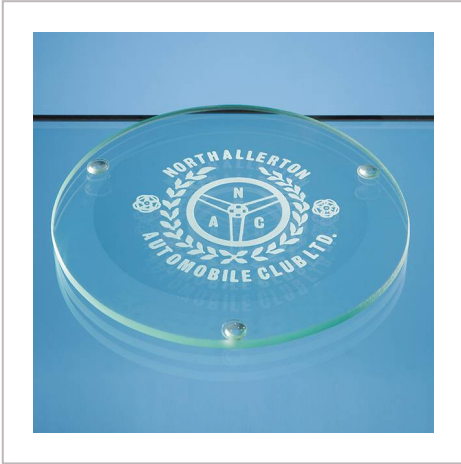

Jade Glass Round Coaster

10CM JADE GLASS ROUND COASTER

| | |
|-------------------|---------------------|
| METHOD | Engraved |
| PRINT AREA | 65mm Dia |
| MATERIAL | Glass |
| COLOURS | Jade |
| SIZE | H5, D100 |
| AWARD PACKAGING | White Skillet Boxes |
| WEIGHT | 1.3KG |
| MOQ | 1 |
| CARTON QUANTITY | 15 |
| CARTON WEIGHT | 20KG |
| CARTON DIMENSIONS | 61cm x 46cm x 46cm |